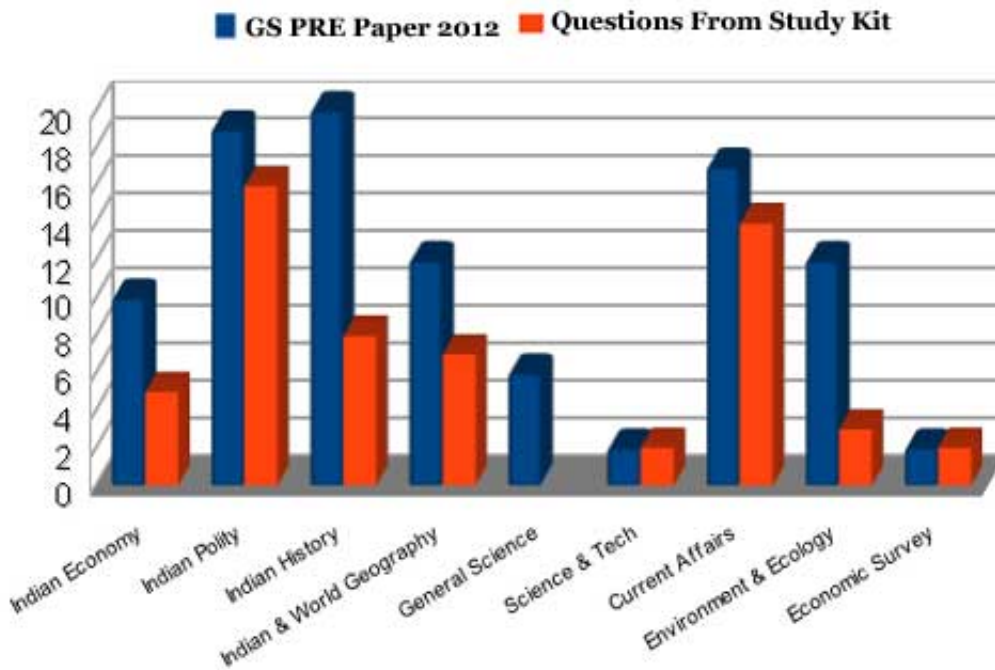

0-WEB.ru

[Aribam Public Administration Pdf 24 1](#)

CSAT Paper-1 Study Kit Performance

[Aribam Public Administration Pdf 24 1](#)

0-WEB.ru

In 2009, there were 8,100 registered prisoners from Canada in provincial correctional institutions, representing 0.7% of Canada's general population. Of this total, 4,000 were indigenous Canadian, representing 0.3% of the population.. Y 1 2 1 6 1.0 0.5 0.5 0.5 5 4 5 In terms of political clout, there appears to be little correlation between the overall size of the Diaspora and the average political influence in that province. On the contrary, there is relatively high correlation between the size of the Diaspora and the political influence of the provincial government.